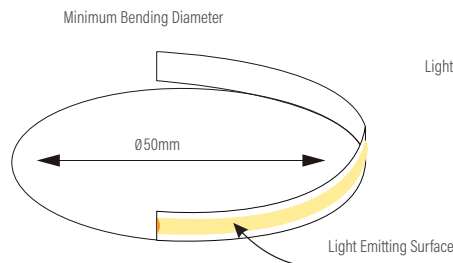

### Variations

Product Code	CCT Kelvin	Voltage Direct Current	Watts Meter	Lumens Meter	Min Run Single End	Max Run Double End
AQS-172-65A05	6500K	24V DC	5W	580lm	5m	10m

### Bending Directions