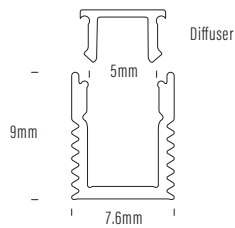

# COB Strip

**Kit contents**

- 1 x 5m 24V DC 3000K COB Strip
- 1 x 24V DC 30W Power Supply
- 2 x 15cm Tails (soldering required)

Product	AQS-172-65A05-B-5MKIT
Voltage	24V DC
Watts (per Meter)	5W
IP Rating	IP20
Lumen Output (per Meter)	520lm
CCT & Colour Options	3000k
Working Mode	Constant Voltage (PWM) / DMX
Max Length (Single Power Feed)	5m
Max Length (Double Power Feed)	10m
Cut Interval	50mm
Bend Direction	Vertically
Minimum Bend Diameter	50mm
LED Type	Sanan COB
LED Qty / M	360pcs
Lumen Maintenance	50,000 Hours L70@ 30°C
Materials	3M Adhesive Backing
Emission Angle	180°
Operating Temperature	-20° to +40°C
Installation Temperature	5° to +35°C
Warranty	3 Year Aqualux Warranty

### Variations

Product Code	CCT Kelvin	Voltage Direct Current	Watts Meter	Lumens Meter	Min Run Single End	Max Run Double End
AQS-172-65A05	6500K	24V DC	5W	580lm	5m	10m

### Mounting Extrusion and Diffuser

AQS-172-ACC-01 (2m Aluminium Extrusion (5mm internal)

## Extension Wire Recommendations

Maximum extension wire length according to light power

Watts	22AWG 0.34mm <sup>2</sup>	20AWG 0.53mm <sup>2</sup>	18AWG 0.82mm <sup>2</sup>	17AWG 1.04mm <sup>2</sup>	16AWG 1.38mm <sup>2</sup>	14AWG 2.07mm <sup>2</sup>	12AWG 3.29mm <sup>2</sup>	10AWG 5.62mm <sup>2</sup>
10W	36m	60m	100m	120m	140m	240m	400m	600m
20W	18m	30m	50m	60m	70m	120m	200m	300m
30W	12m	20m	30m	38m	45m	80m	130m	200m
40W	8m	15m	22m	28m	35m	60m	95m	140m
50W	6m	12m	18m	22m	28m	48m	75m	105m
60W	5m	10m	15m	18m	22m	36m	60m	88m
70W	-	8m	12m	14m	18m	30m	50m	72m
80W	-	6m	10m	11m	14m	24m	40m	58m
90W	-	4m	7m	8m	10m	18m	30m	45m
100W	-	-	5m	6m	7m	12m	22m	32m
110W	-	-	3m	4m	5m	8m	15m	22m
120W	-	-	2m	2.5m	3m	0m	8m	12m