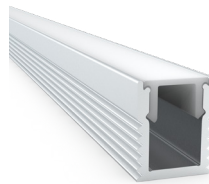

Mounting Extrusion and Diffuser

AQS-172-ACC-01 (2m Aluminium Extrusion (5mm internal)