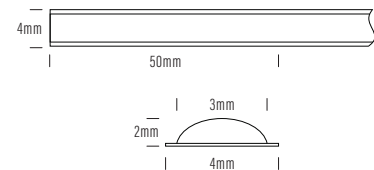

# COB Strip

**Kit contents**

- 1 x 5m 24V DC 3000K COB Strip
- 1 x 24V DC 30W Power Supply
- 2 x 15cm Tails (soldering required)

Product	AQS-172-65A05-B-5MKIT
Voltage	24V DC
Watts (per Meter)	5W
IP Rating	IP20
Lumen Output (per Meter)	520lm
CCT & Colour Options	3000k
Working Mode	Constant Voltage (PWM) / DMX
Max Length (Single Power Feed)	5m
Max Length (Double Power Feed)	10m
Cut Interval	50mm
Bend Direction	Vertically
Minimum Bend Diameter	50mm
LED Type	Sanan COB
LED Qty / M	360pcs
Lumen Maintenance	50,000 Hours L70@ 30°C
Materials	3M Adhesive Backing
Emission Angle	180°
Operating Temperature	-20° to +40°C
Installation Temperature	5° to +35°C
Warranty	3 Year Aqualux Warranty

### Variations

Product Code	CCT Kelvin	Voltage Direct Current	Watts Meter	Lumens Meter	Min Run Single End	Max Run Double End
AQS-172-65A05	6500K	24V DC	5W	580lm	5m	10m

## Extension Wire Recommendations

Maximum extension wire length according to light power

Watts	22AWG 0.34mm <sup>2</sup>	20AWG 0.53mm <sup>2</sup>	18AWG 0.82mm <sup>2</sup>	17AWG 1.04mm <sup>2</sup>	16AWG 1.38mm <sup>2</sup>	14AWG 2.07mm <sup>2</sup>	12AWG 3.29mm <sup>2</sup>	10AWG 5.62mm <sup>2</sup>
10W	36m	60m	100m	120m	140m	240m	400m	600m
20W	18m	30m	50m	60m	70m	120m	200m	300m
30W	12m	20m	30m	38m	45m	80m	130m	200m
40W	8m	15m	22m	28m	35m	60m	95m	140m
50W	6m	12m	18m	22m	28m	48m	75m	105m
60W	5m	10m	15m	18m	22m	36m	60m	88m
70W	-	8m	12m	14m	18m	30m	50m	72m
80W	-	6m	10m	11m	14m	24m	40m	58m
90W	-	4m	7m	8m	10m	18m	30m	45m
100W	-	-	5m	6m	7m	12m	22m	32m
110W	-	-	3m	4m	5m	8m	15m	22m
120W	-	-	2m	2.5m	3m	0m	8m	12m