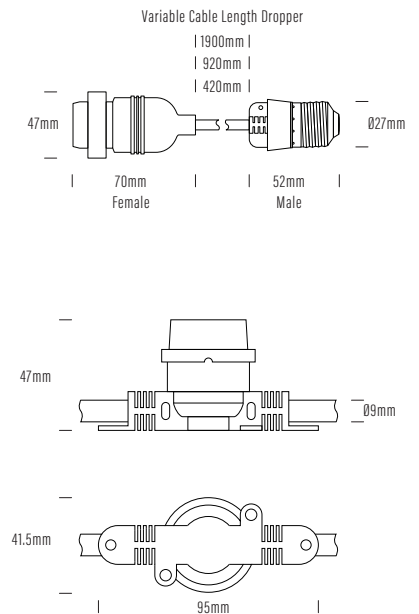

Festoon Lighting

TECHNICAL

PRODUCT CODE	AQF-C-025B
PRODUCT FAMILY	LED Flex & Festoon
MOUNTING	E27 Lamp holders @ 25cm Spacing
CONSTRUCTION	PVC Rubber & Polycarbonate Lens
ELECTRICAL	24V AC or DC
CABLE	Twin Core 1.5mm Square Cable
IP RATING	IP65 with globes installed
WARRANTY	3 Year Aqualux Warranty

Recommended

For run lengths over 3m, it is recommended to use a Cantenary Wire System to support the Festoon run. Cantenary Wire System not included.

Festoon Lighting

24V AC Max cable runs

Max length of cable - 10% voltage drop

Globes	Watts Per Bulb	Lumens Per Bulb	25cm Spacing - 4 Bulbs p/m		50cm Spacing - 2 Bulbs p/m		100cm Spacing - 1 Bulb p/m	
			# Bulbs	Cable length (m)	# Bulbs	Cable length (m)	# Bulbs	Cable length (m)
AQF-G-001-2500K	.5W	48	175	44	120	60	85	84
AQF-G-002-2000K	.5W	39	175	44	120	60	85	84
AQF-G-003-2200K	1.5W	80	115	29	80	40	55	54
AQF-G-003-2700K	1.5W	88	115	29	80	40	55	54
AQF-G-004-2200K	2W	143	95	24	65	32	45	44
AQF-G-004-2700K	2W	149	95	24	65	32	45	44
AQF-G-005-2200K	1.5W	88	100	25	70	35	50	49
AQF-G-005-2700K	1.5W	98	105	26	75	37	50	49

24V DC Max cable runs

Max length of cable - 10% voltage drop

Globes	Watts Per Bulb	Lumens Per Bulb	25cm Spacing - 4 Bulbs p/m		50cm Spacing - 2 Bulbs p/m		100cm Spacing - 1 Bulb p/m	
			# Bulbs	Cable length (m)	# Bulbs	Cable length (m)	# Bulbs	Cable length (m)
AQF-G-001-2500K	.4W	28	225	56	155	77	110	109
AQF-G-002-2000K	.4W	30	210	52	145	72	100	99
AQF-G-003-2200K	.5W	35	180	45	125	62	90	89
AQF-G-003-2700K	.5W	39	180	45	125	62	90	89
AQF-G-004-2200K	.7W	62	150	37	105	52	75	74
AQF-G-004-2700K	.7W	64	165	41	115	57	80	79
AQF-G-005-2200K	.6W	37	165	41	115	57	80	79
AQF-G-005-2700K	.6W	42	165	41	115	57	80	79